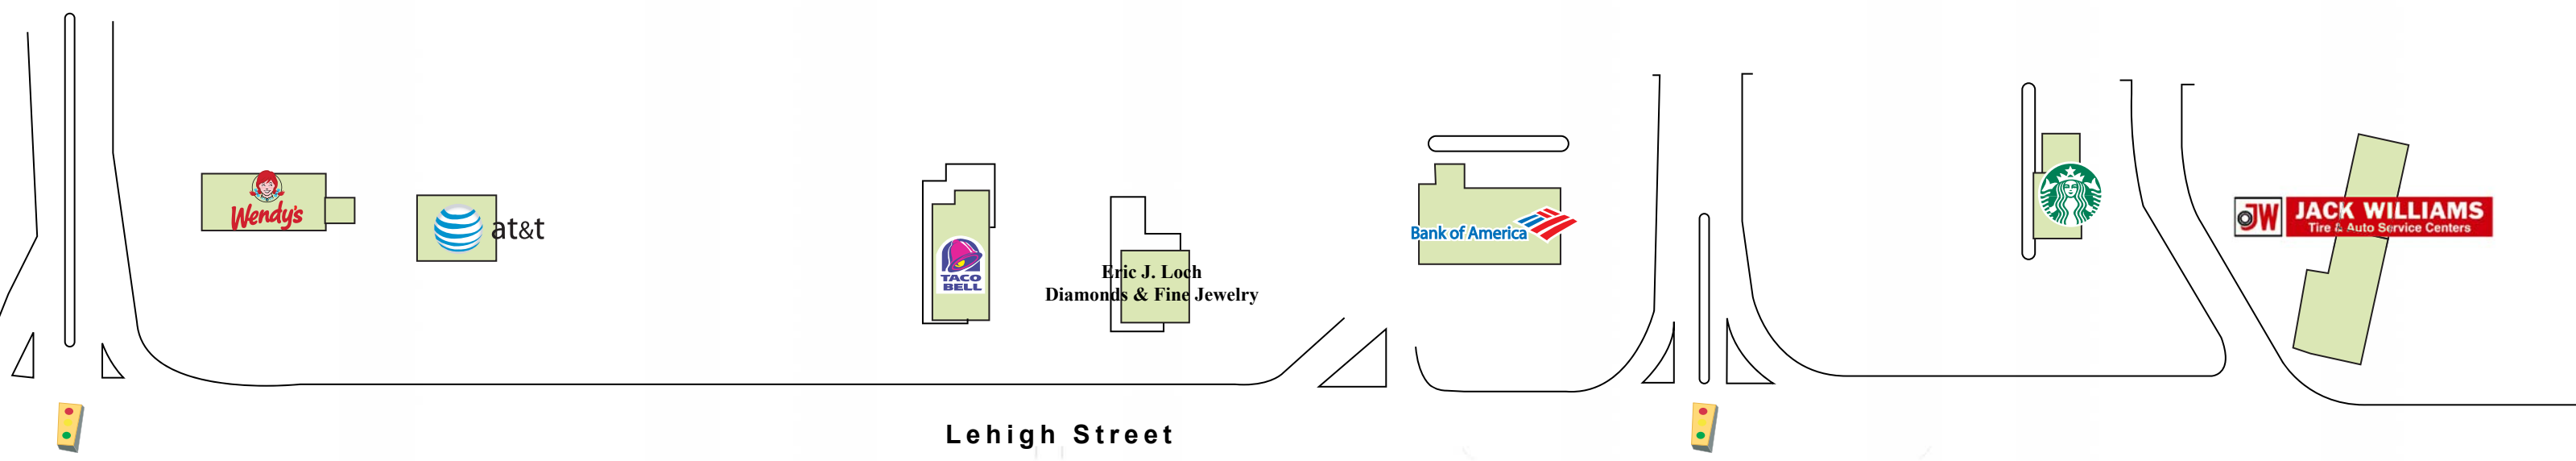

Space	SF
Anchor	101,841
K4	Kiosk
K6	Kiosk
K8	Kiosk
508	2,084 SF
517	3,386 SF
706	1,243 SF
709	1,354 SF
712	2,679 SF

TENANT LIST

A1 Japanese Steakhouse	Claire's	Foot Locker	Luxury Nail Salon	Massage Therapy	Petco	Schuylkill Valley Sports	Staples	Wine & Spirits
Allied Dental	Dino's Pizza	Full Circle Training	Cave Brewing Co	Master Cuts	Piercing Pagoda	Shoe Show	Stein Mart	Yocco's
Bath & Body Works	Dollar Galaxy	Game Stop	Lehigh Vapor	Mattress Firm	Pretzel Gourmet	Signature Day Spa	T-Mobile	
Blick Art Materials	Eye Beauty	GNC	Limerick Furniture	Metro PCS	Roger's Timepiece	Sprint	Toys R Awesome	
	Fix Mobile	Holiday Hair	Live, Learn & Play	Payless	Ross	South Mall Mercantile	Victoria's Secret	