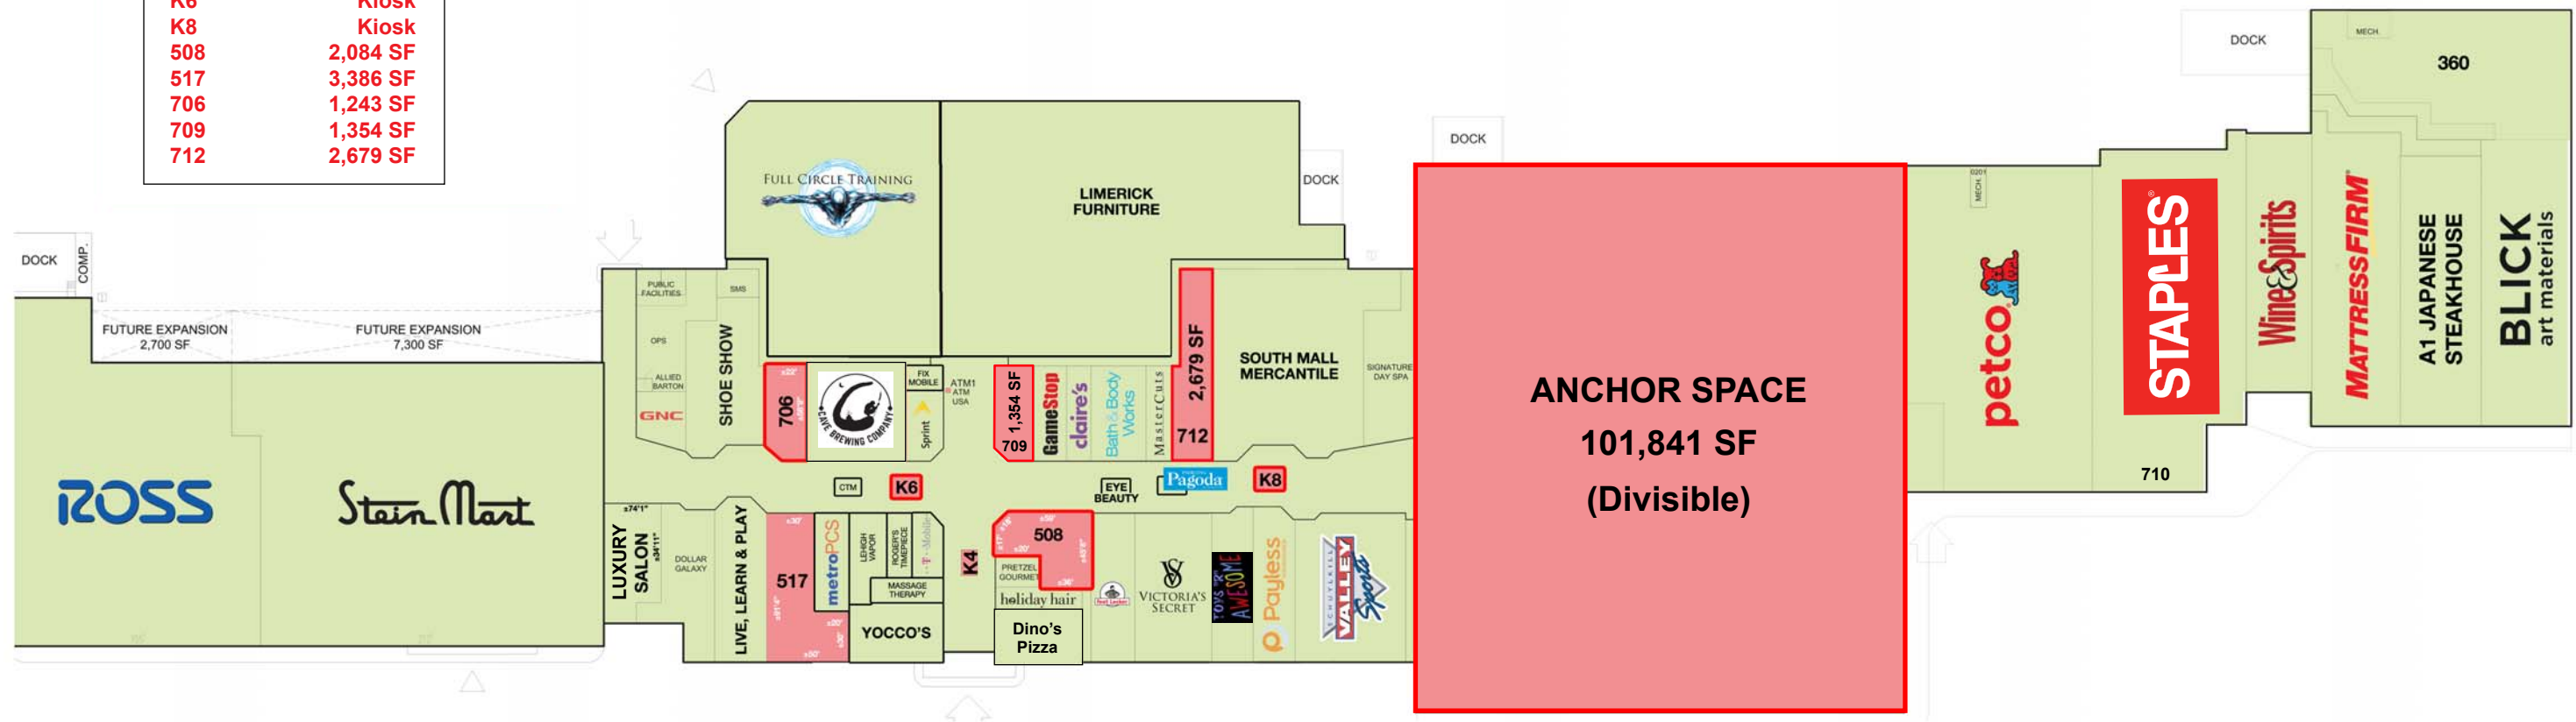

Space	SF
Anchor	101,841
K4	Kiosk
K6	Kiosk
K8	Kiosk
508	2,084 SF
517	3,386 SF
706	1,243 SF
709	1,354 SF
712	2,679 SF

TENANT LIST

A1 Japanese Steakhouse	Claire's	Foot Locker	Luxury Nail Salon	Massage Therapy	Petco	Schuylkill Valley Sports	Staples	Wine & Spirits
Allied Dental	Dino's Pizza	Full Circle Training	Cave Brewing Co	Master Cuts	Piercing Pagoda	Shoe Show	Stein Mart	Yocco's
Bath & Body Works	Dollar Galaxy	Game Stop	Lehigh Vapor	Mattress Firm	Pretzel Gourmet	Signature Day Spa	T-Mobile	
Blick Art Materials	Eye Beauty	GNC	Limerick Furniture	Metro PCS	Roger's Timepiece	Sprint	Toys R Awesome	
	Fix Mobile	Holiday Hair	Live, Learn & Play	Payless	Ross	South Mall Mercantile	Victoria's Secret	